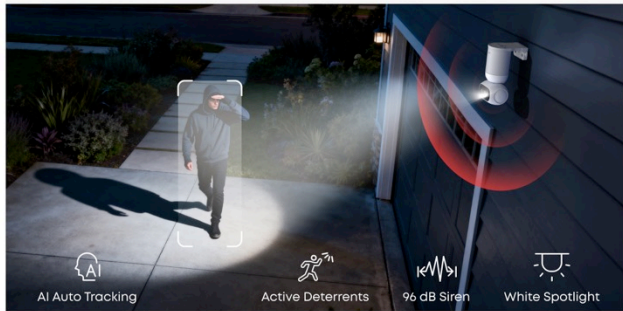

- Local SD Storage¹
- No Monthly Fee²
- AI Detection
- IP66 Weatherproof
- 3W High-Efficiency Panel
- Rechargeable Battery

	Placement Versatility	Night Vision	Local Storage	Waterproof	Color Options
eufyCam C38 Solo	Indoor & Outdoor (Wall Mount & Flat Placement)	PureColor Vision (Spotlight-Free)	C38: Micro SD (up to 256GB) HomeBase Mini: Built 8GB eMMC + Micro SD (up to 1TB)	IP66 (dustproof and water-resistant for all-weather use)	White/Green/Black
Aosu C9C Solo	Outdoor Only (Wall Mount)	Spotlight Night Vision	Solo: Micro SD (up to 128GB) Bundle: Only up to 32 GB	IP65 (dust & splash resistant)	White