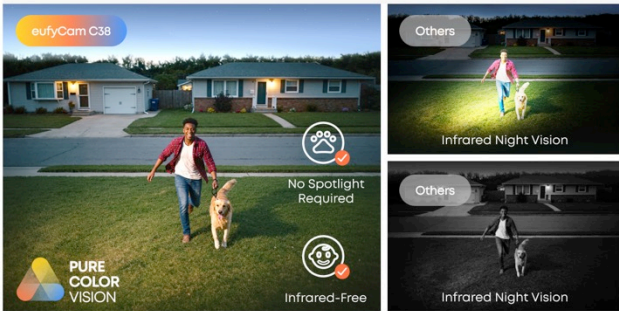

True Colors, Even at Night
Capture every detail in true color with PureColor Vision™, even in low light.

Lock. Track. Deter.
AI tracking locks in on intruders, activating powerful sound and light deterrents and leaving nowhere to hide.